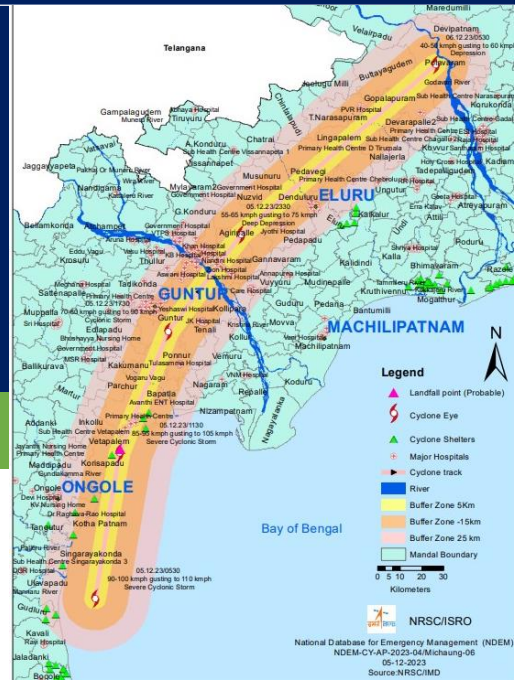

Andhra Pradesh

- State government has issued an alert for eight districts, namely Tirupati, Nellore, Prakasam, Bapatla, Krishna, West Godavari, Konaseema, and Kakinada.
- The weather system is expected to persist until Thursday, after which it is forecasted to become a deep depression and gradually subside.
- The Krishna district administration has geared up itself to face cyclone 'Michaung' and has evacuated around 11,876 people to relief camps from 63 fishermen villages
- Out of the required 308 relief camps, 181 are ready in Andhra Pradesh, and nearly 900 people along the southern coast have been evacuated to these camps.

Cyclone Facility Map | Source: NDCM