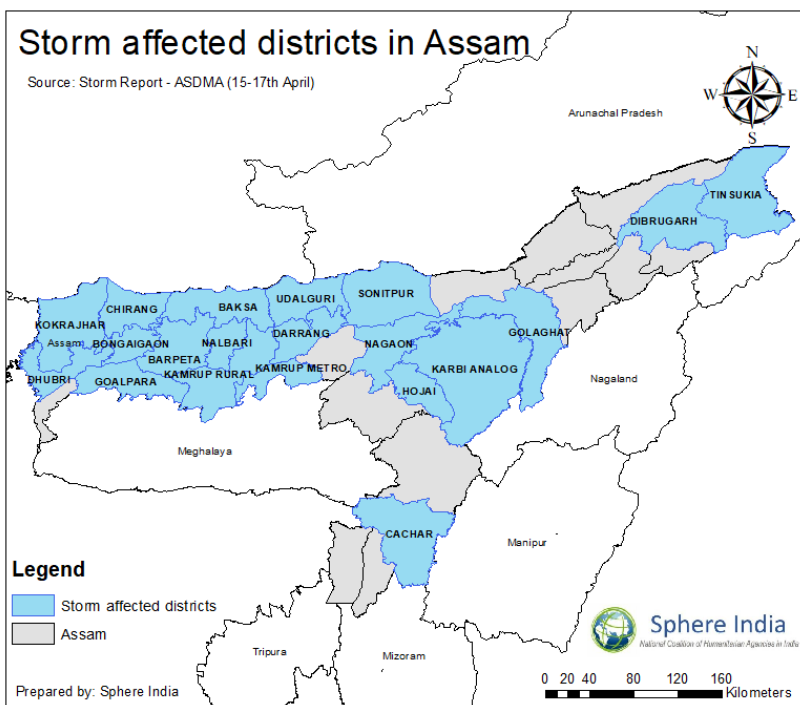

Storm affected districts in Assam

Source: Storm Report - ASDMA (15-17th April)